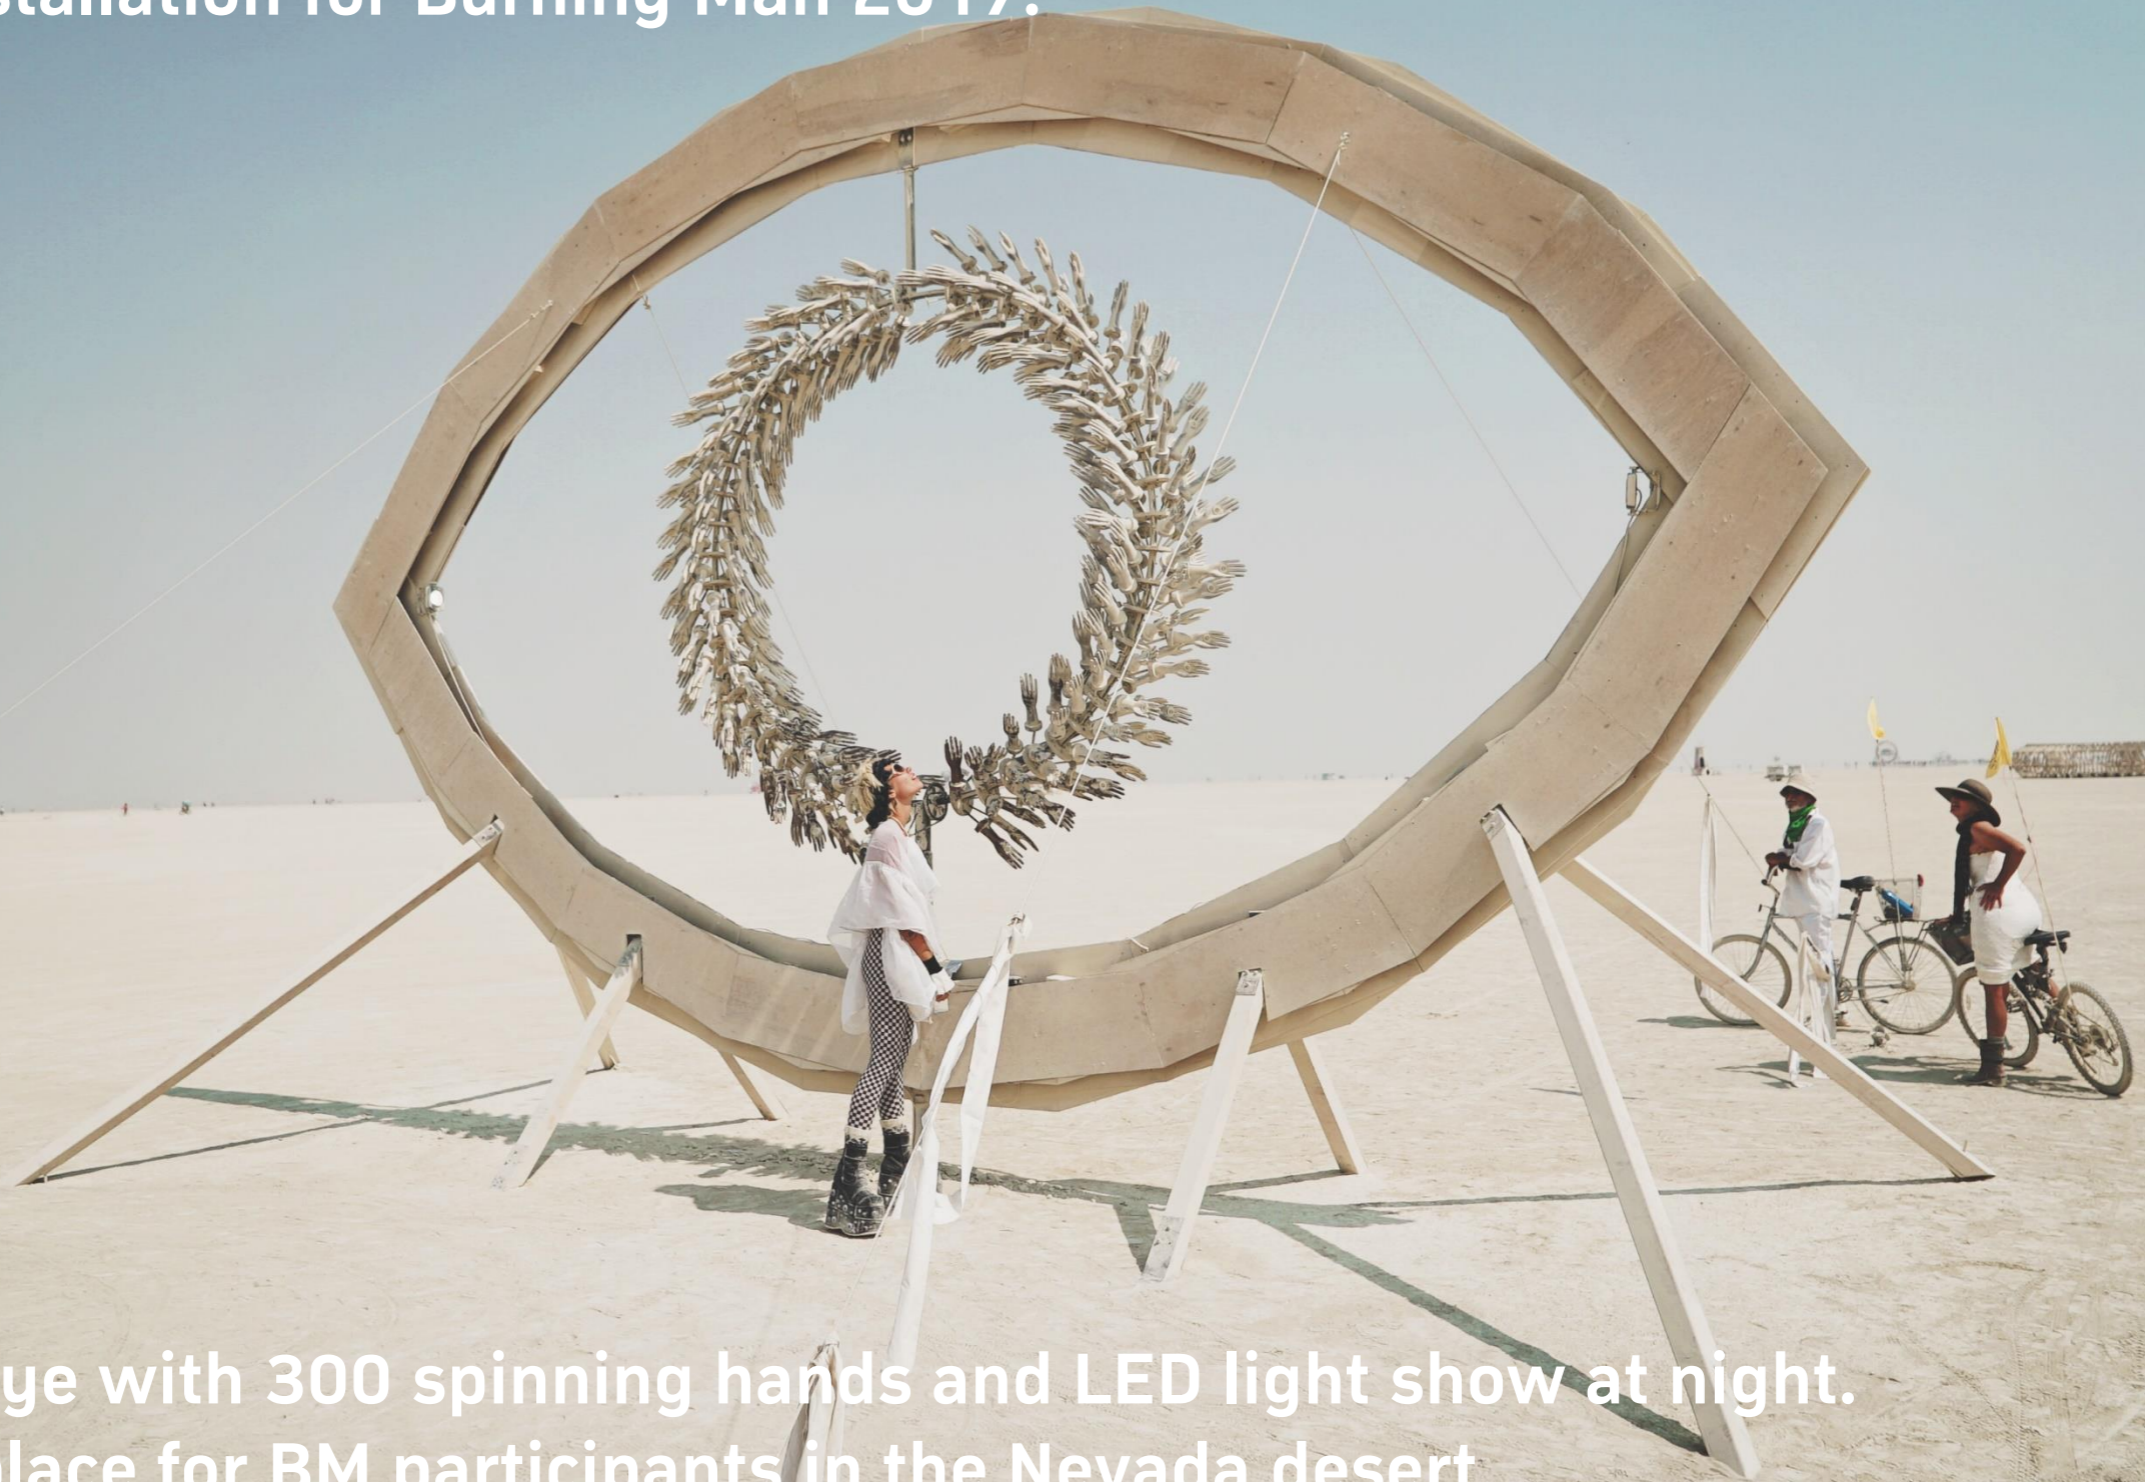

**INFRASTRUCTURE  
for leisure**

**Sponeta**  
MADE IN GERMANY

MADE IN GERMANY

A large, intricate sculpture composed of numerous light-colored, weathered hands reaching upwards. The hands are mounted on a complex wooden structure of poles and circular plates. The background is a clear, bright blue sky. The overall composition is dynamic and upward-pointing, symbolizing collective effort and growth.

# DANCE FOR THE DAWN

Kinetic installation for Burning Man 2017.

Wooden Eye with 300 spinning hands and LED light show at night.  
Spiritual place for BM participants in the Nevada desert.