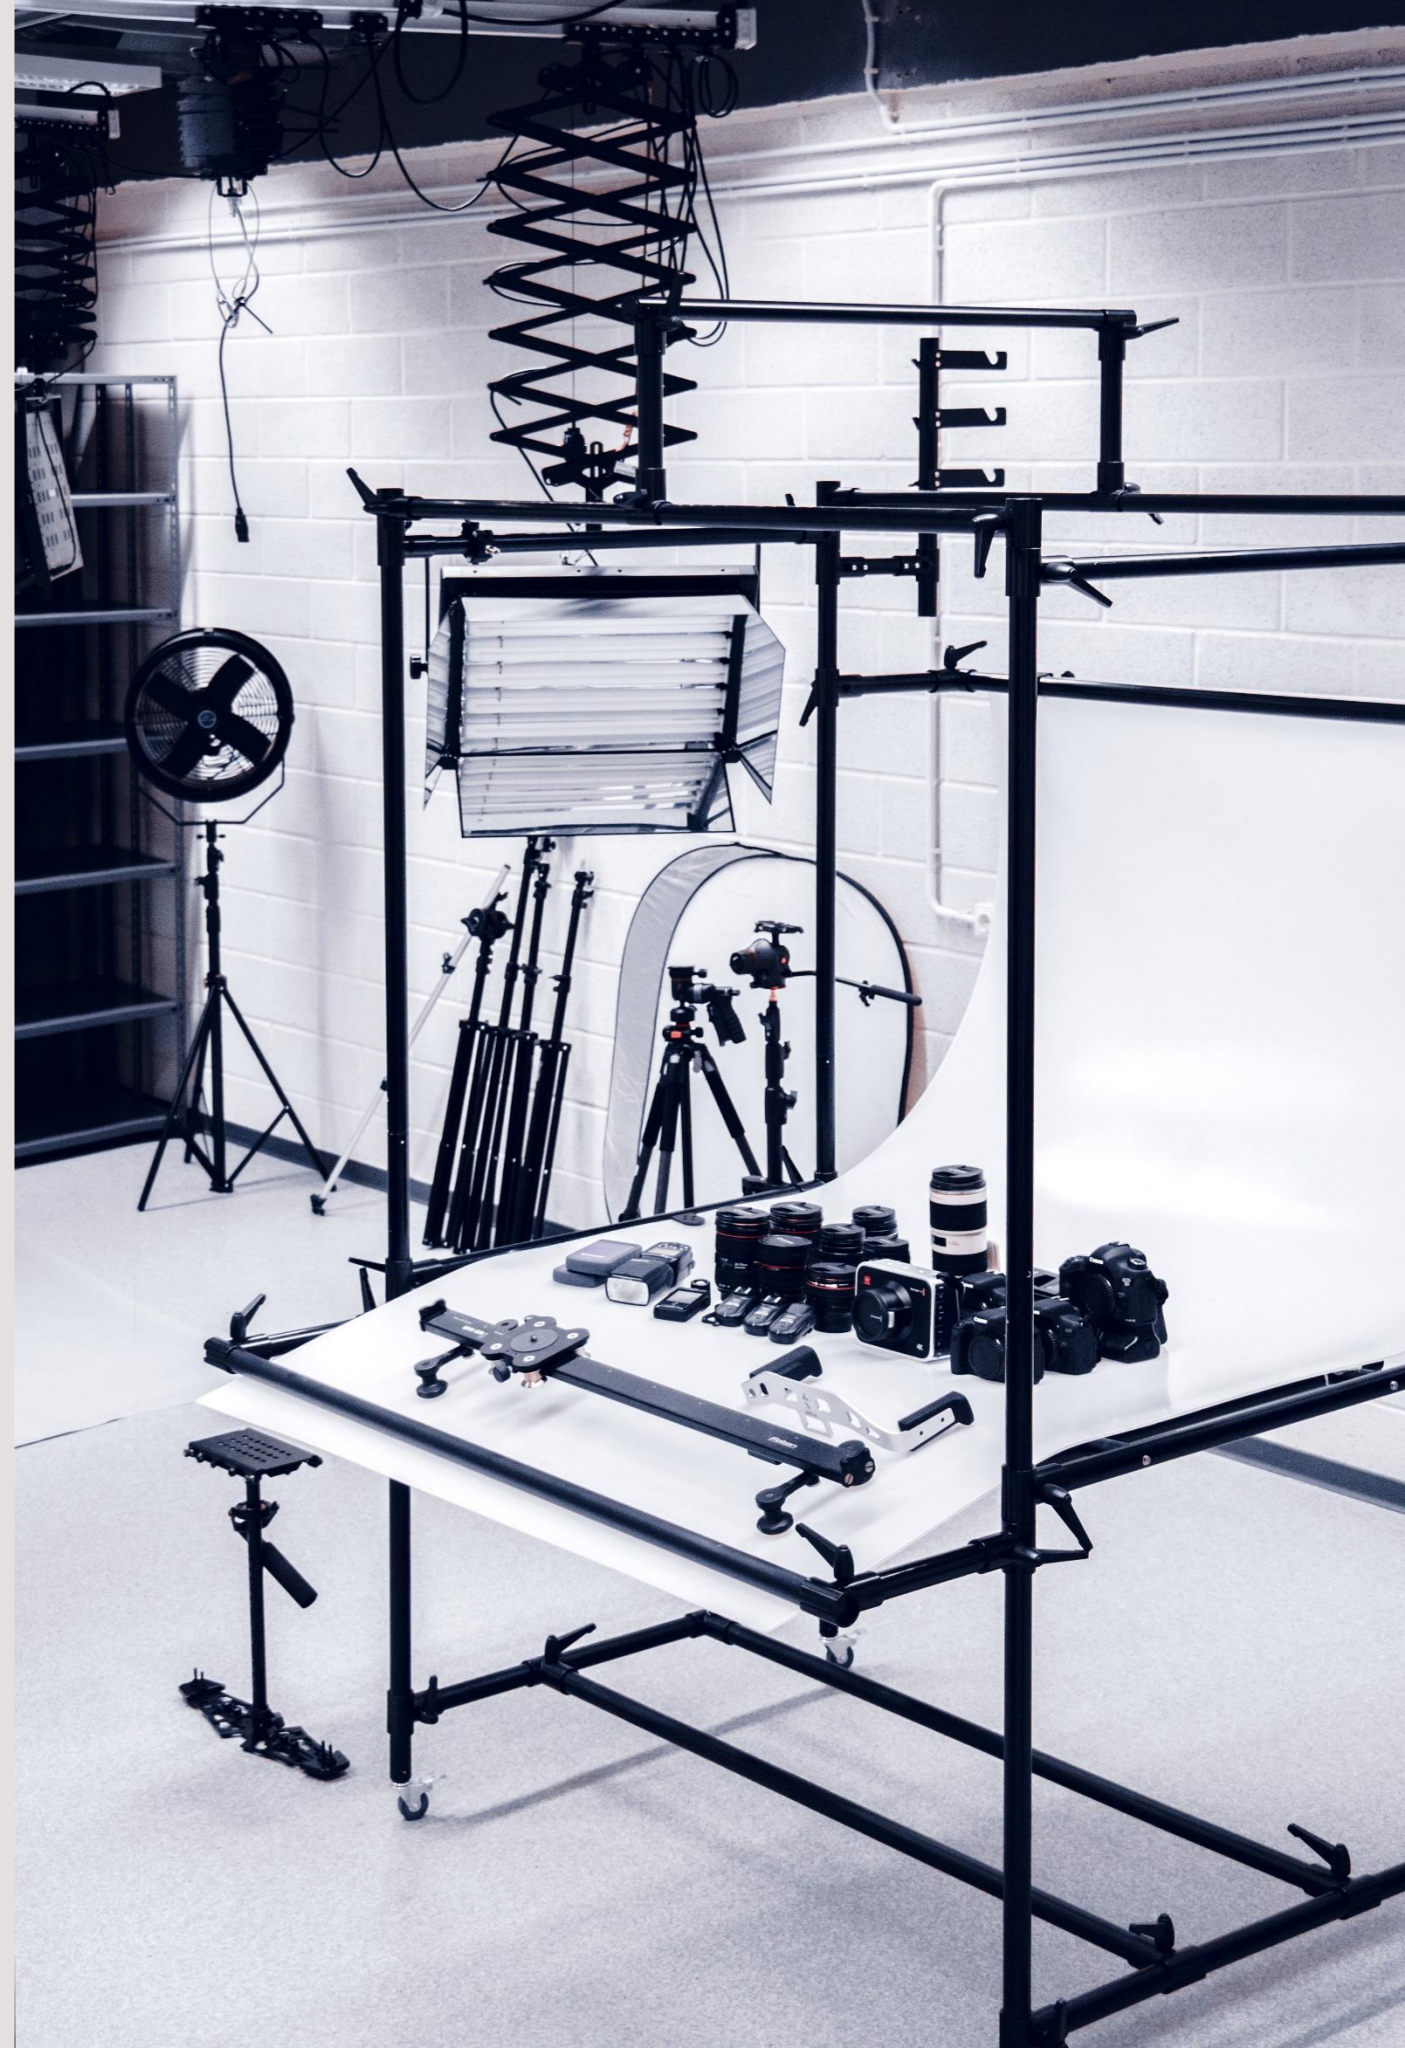

SMART MEDIA

VR / AR / MR

3D modeling

Animation

Audio

Video

Photo

ACTIVITIES